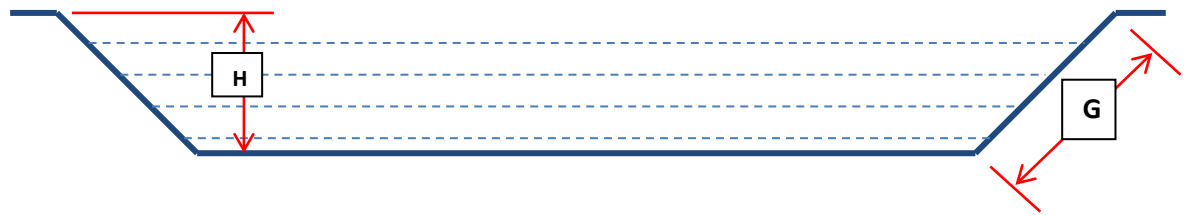

Agro Irrigation and Pump Services Ltd

email: info@agroirrigation.com

mob: (+254) 0735 888 000, 0726 991 991

<u>CORRESPONDING LENGTH</u>	<u>DAM DIMENSIONS IN METRES</u>
A	
B	
C	
D	
E	
F	
G (Slope Length)	
H (Depth)	