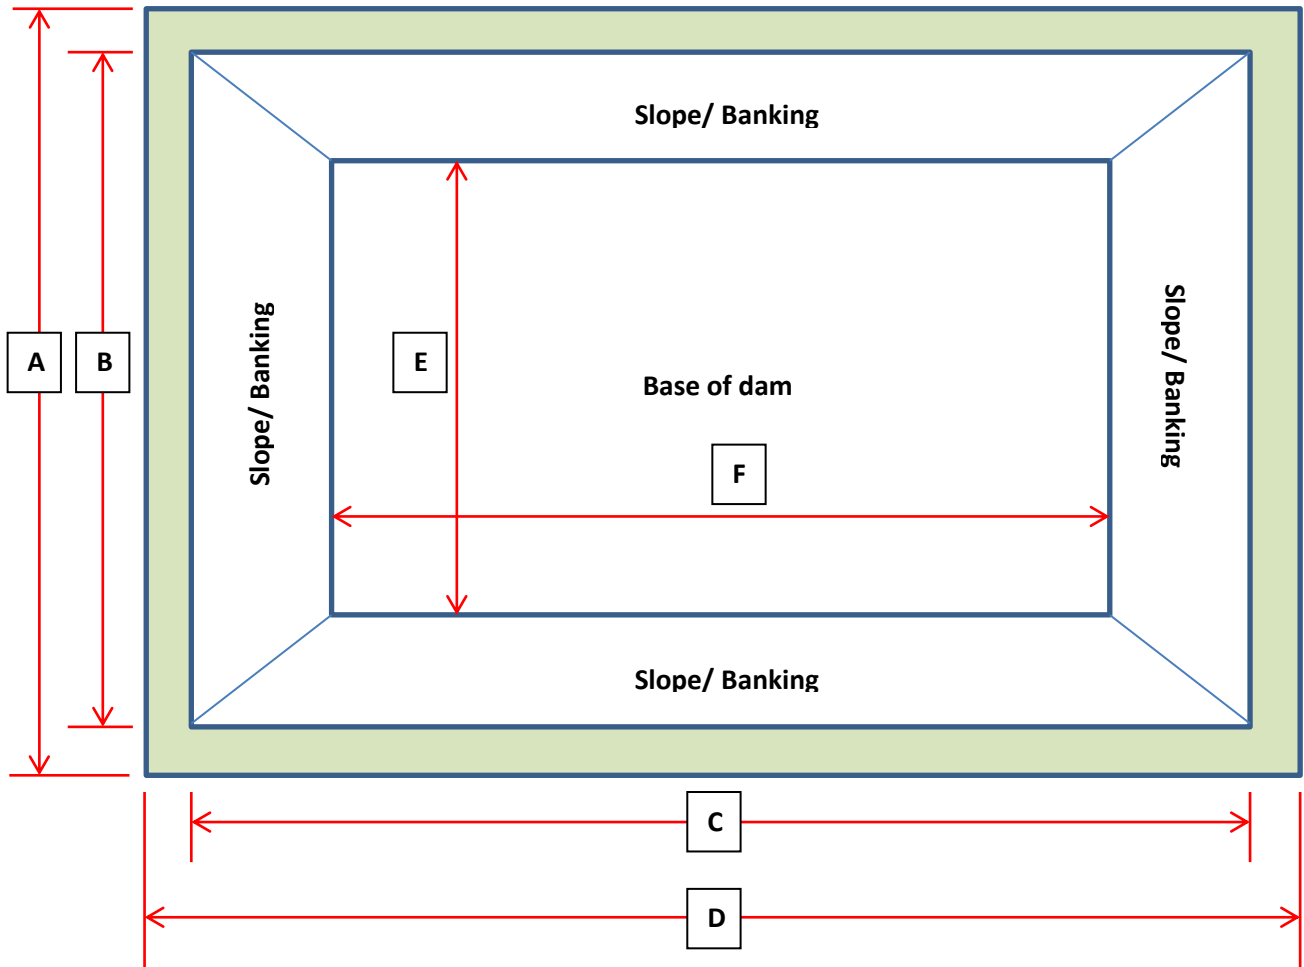

Agro Irrigation and Pump Services Ltd

email: info@agroirrigation.com

mob: (+254) 0735 888 000, 0726 991 991

<u>CORRESPONDING LENGTH</u>	<u>DAM DIMENSIONS IN METRES</u>
A	
B	
C	
D	
E	
F	
G (Slope Length)	
H (Depth)	